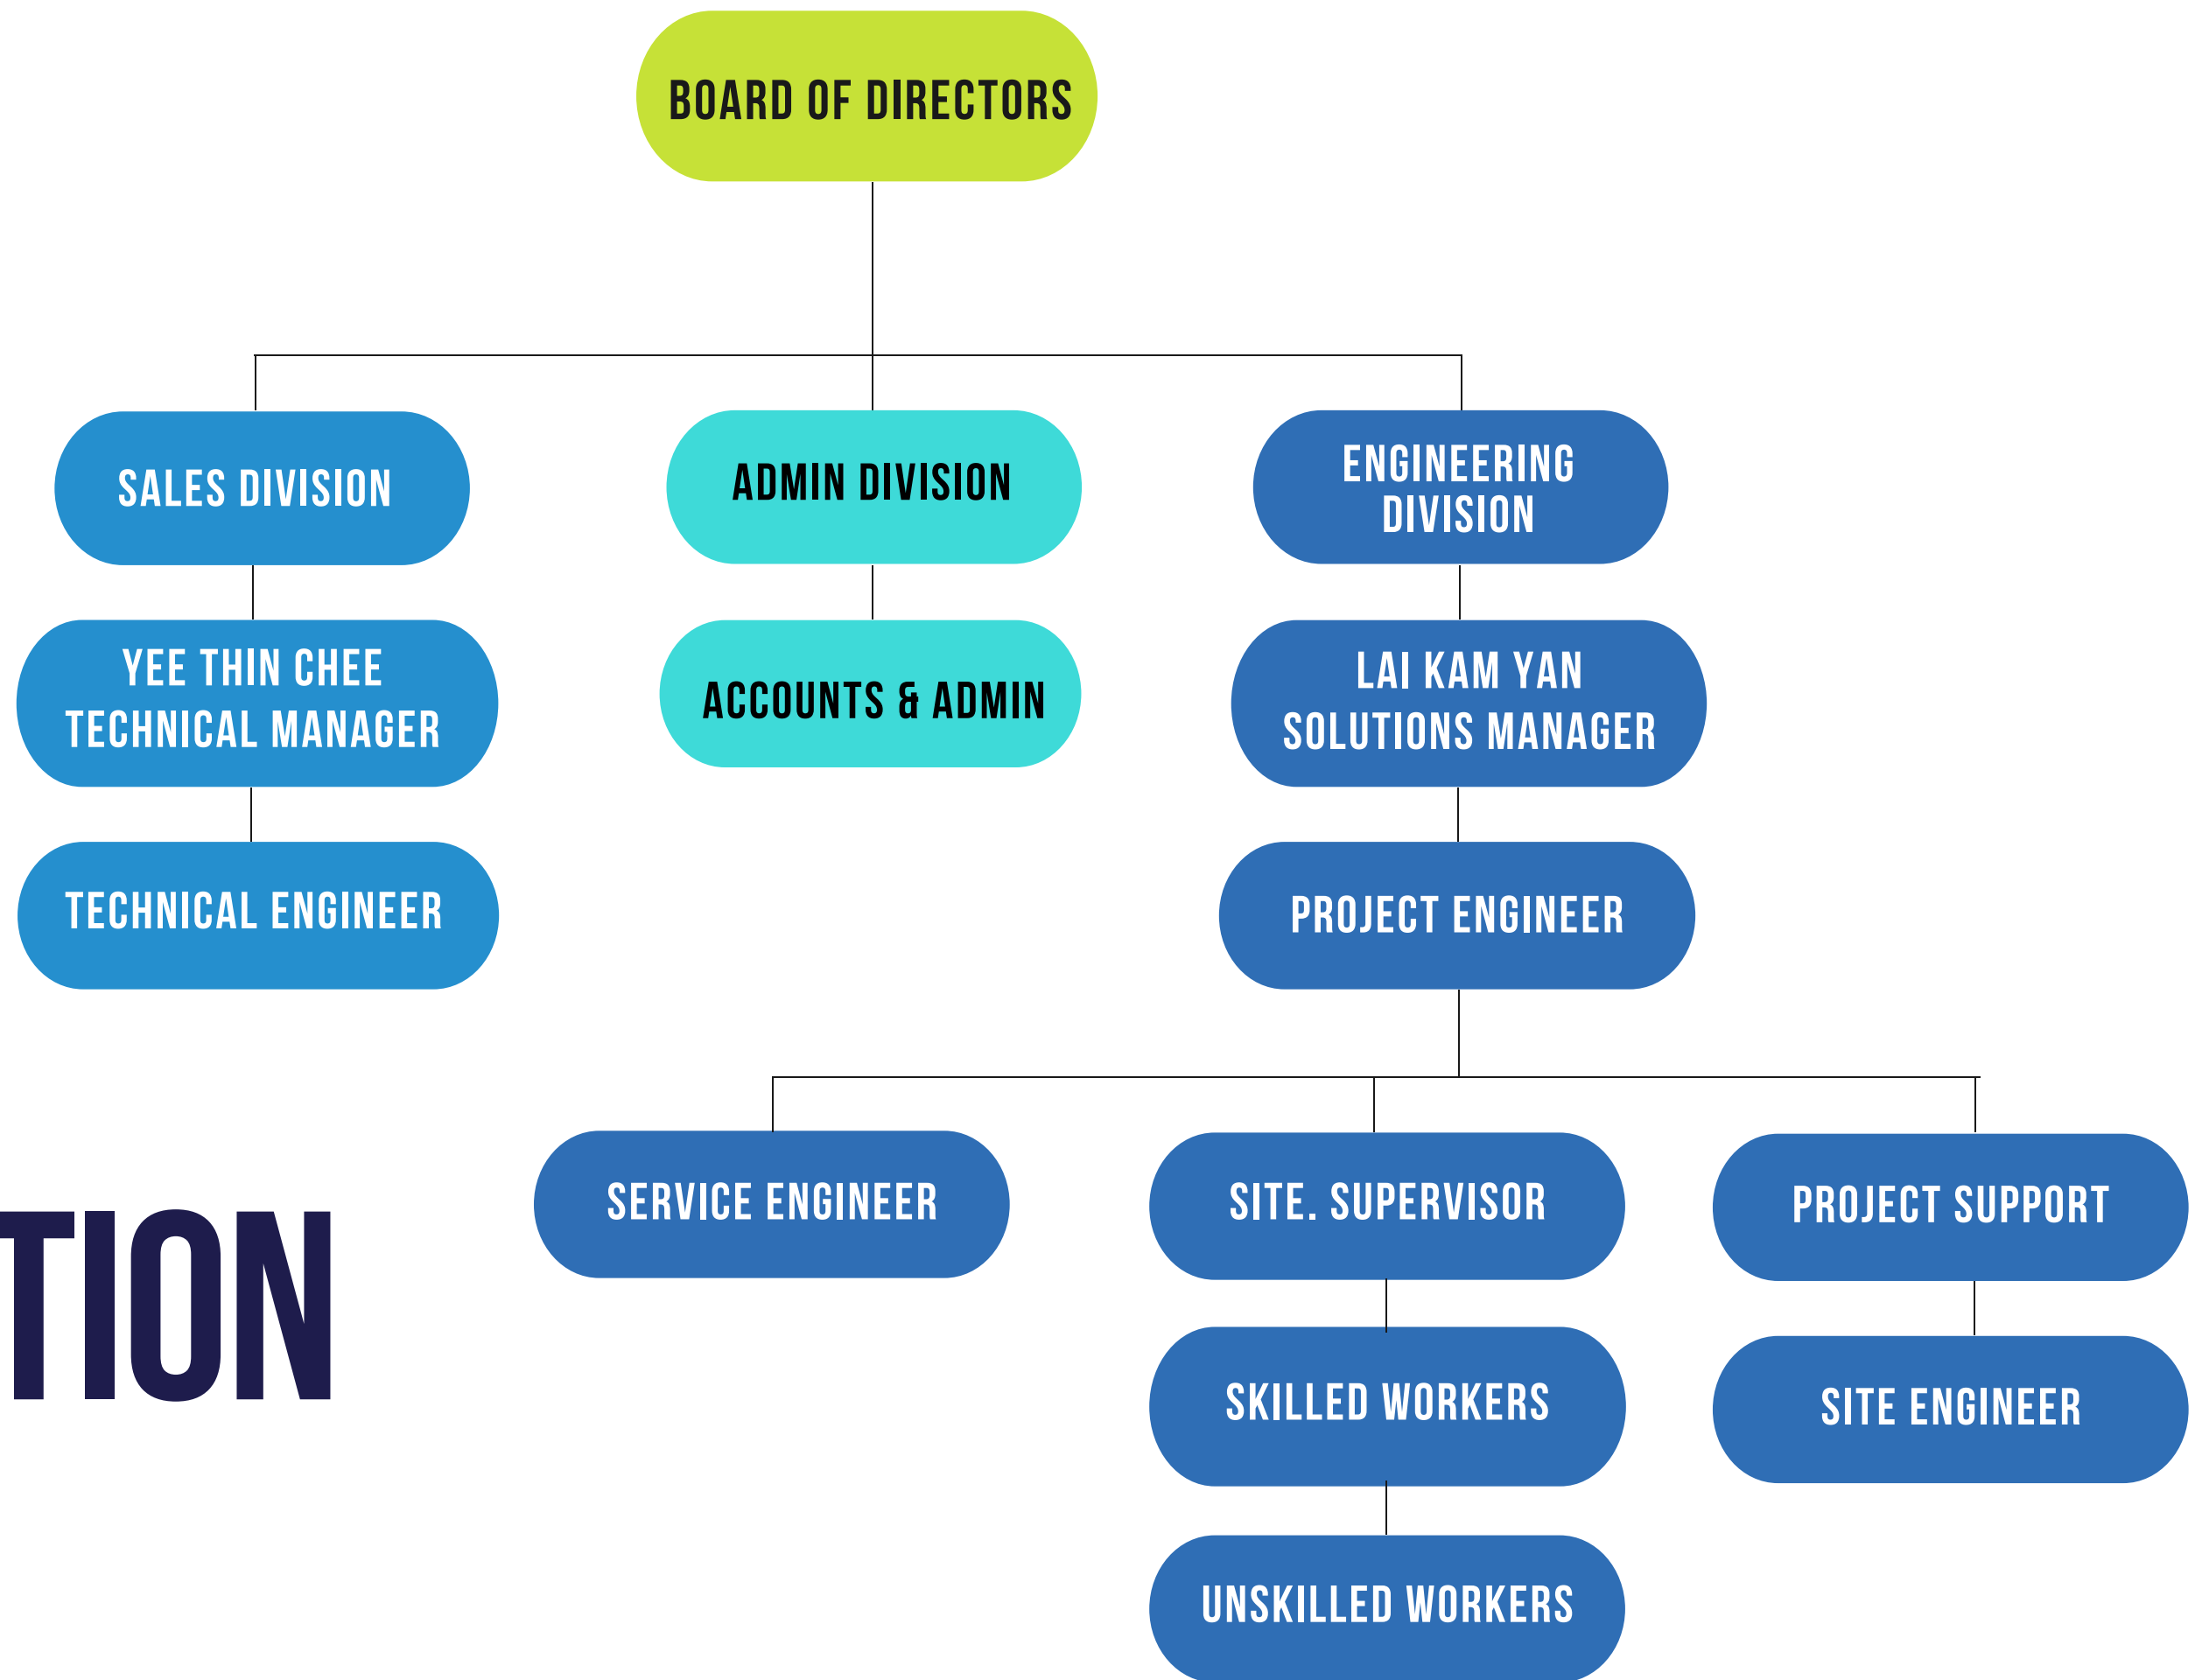

ORGANIZATION CHART